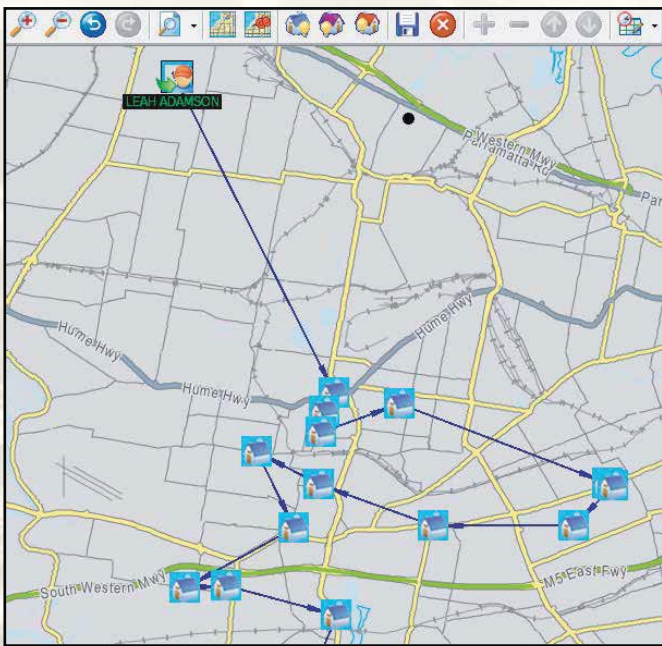

A Field Service Workforce Management Solution

Create perfect routes in seconds to maximise productivity

Integrated mobile resource management solution built to enhance the productivity of any service industry operation. Modular configuration tailored for customers specific needs. Seamless Integration with CRM/ERP to bring the enterprise to the field force.

Modules include:

- Customer/Site/Location/Asset Management
- Contract Management
- Job Planning Management
- Route Optimisation and Auto-scheduler
- Auto Job Generation and Real Time Management
- Resource and Vehicle Management – including GPS Tracking
- Visual Asset/Warehouse/Inventory Management
- Invoice/Debtor Accounting Management
- Map Scheduling and Dispatch
- Custom Reporting Module
- Customer access to web reporting and job tracking
- Mobile device real-time communications
- Direct interfaces to any back end system – SAP, Oracle, MYOB